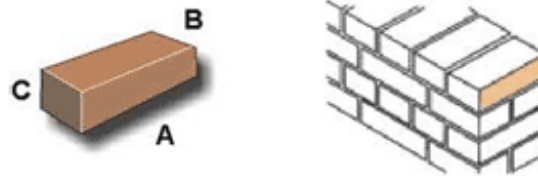

Single Bullnose (left & right hand)

A	B	C	R	-
222	106	73	50	-

External Corner

A	B	C	D	-
222	106	73	111	-

Solid brick

A	B	C	-	-
222	106	73	-	-

Cladding Brick

A	B	C	-	-
222	106	30	-	-

Bullnose Header on Flat

A	B	C	R	-
222	100	73	50	-

Handmade Cobble

A	B	C	-	-
100	100	73/50	-	-

Pool Coping

Due to individual handmade shapes the SABS Standards do not apply to the Handmade cobbles.

A	B	C	-	-
200	100	50	-	-