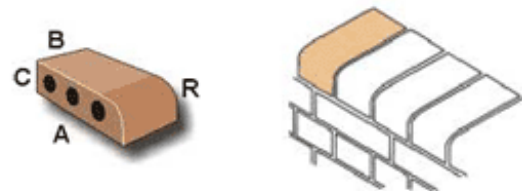

Single Bullnose (left & right hand)

A	B	C	R	-
222	106	73	50	-

External Corner

A	B	C	D	-
222	106	73	111	-

Solid brick

A	B	C	-	-
222	106	73	-	-

Cladding Brick

A	B	C	-	-
222	106	30	-	-

Bullnose Header on Flat

A	B	C	R	-
222	100	73	50	-

Handmade Cobble

A	B	C	-	-
100	100	73/50	-	-

Pool Coping

Due to individual handmade shapes the SABS Standards do not apply to the Handmade cobbles.

A	B	C	-	-
200	100	50	-	-